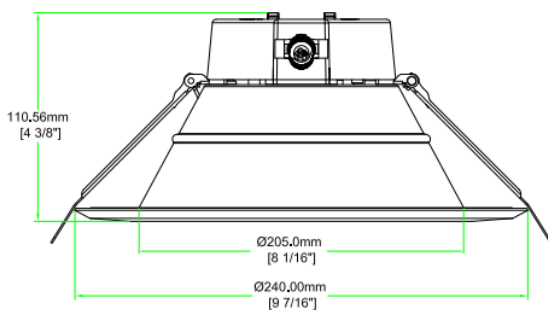

Revised 9/4/23

Specifications are typical values and may change without notification

efficiency. illuminated.

CR DOWNLIGHTS

JAYKAL

SPECIFICATIONS TABLE

SPECIFICATIONS	JLS-CR SERIES					
SIZE	4inch	6inch		8inch		10inch
WATTAGE CODE	M1	M2	M3	M4	M5	M6
WATTAGE PRESETS	7W/8W/9W	7W/9W/11W	14W/18W/24W	12W/16W/22W	25W/29W/35W	32W/37W/43W
INPUT VOLTAGE	120-277VAC 50/60 Hz					
POWER FACTOR	>0.9					
THD	<20%					
LUMENS	500/600/700	500/700/900	1100/1500/2000	1000/1500/2000	2400/2800/3300	3000/3500/4000
EFFICACY	77-94 lm/W					
CRI	Ra>90					
CCT	3000K/3500K/4000K/5000K (Selectable)					
LIFE (L70)	50,000+ Hours					
PROTECTION	IP44					
CERTIFICATIONS	CE/RoHS/ETL/Energy Star/ T24/FCC CFR Part 15 Class A					
SURGE PROTECTION	ANSI/IEEE C62.41.5-2002, category A location - Shall survive 7 strikes of a 100kHz ring wave, 2.5 kV Level ASNI C62.41.2-2002, Scenario 1 Location Category C					
ENVIRONMENT	Indoor and Damp Locations					
TEMPERATURE RATING	Designed to operate in temperatures 45°C and below room side and plenum side.					
DIMMING CONTROL	0-10V					
WARRANTY	5 Year					
DIAMETER	4 / 6 / 8 / 10 Inch					

ORDERING GUIDE

EXAMPLE: JLS-CR-6-M2-MCCT-S

MODEL	SIZE	WATTAGE	CCT	DRIVER	OPTION
JLS-CR	4 = 4 Inch 6 = 6 Inch 8 = 8 Inch 10 = 10 Inch	M1 = (7W, 8W, 9W) * M2 = (7W, 9W, 11W) ** M3 = (14W, 18W, 24W) ** M4 = (12W, 16W, 22W) *** M5 = (25W, 29W, 35W) *** M6 = (32W, 37W, 43W) **** * only for 4 Inch Can ** only for 6 Inch Can *** only for 8 Inch Can **** only for 10 Inch Can	MCCT = (3000K, 3500K, 4000K, 5000K)	S = Standard	Blank = No option EM = Emergency Back Up

Specifications are typical values and may change without notification

efficiency. illuminated.

CR DOWNLIGHTS

JAYKAL

DIMENSIONS

4-inch

6-inch

8-inch

10-inch

Specifications are typical values and may change without notification

efficiency. illuminated.