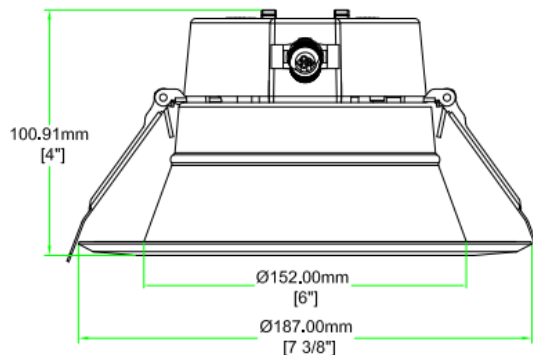

Revised 9/4/23

Specifications are typical values and may change without notification

efficiency. illuminated.

CR DOWNLIGHTS

JAYKAL

SPECIFICATIONS TABLE

SPECIFICATIONS	JLS-CR SERIES					
SIZE	4inch	6inch		8inch		10inch
WATTAGE CODE	M1	M2	M3	M4	M5	M6
WATTAGE PRESETS	7W/8W/9W	7W/9W/11W	14W/18W/24W	12W/16W/22W	25W/29W/35W	32W/37W/43W
INPUT VOLTAGE	120-277VAC 50/60 Hz					
POWER FACTOR	>0.9					
THD	<20%					
LUMENS	500/600/700	500/700/900	1100/1500/2000	1000/1500/2000	2400/2800/3300	3000/3500/4000
EFFICACY	77-94 lm/W					
CRI	Ra>90					
CCT	3000K/3500K/4000K/5000K (Selectable)					
LIFE (L70)	50,000+ Hours					
PROTECTION	IP44					
CERTIFICATIONS	CE/RoHS/ETL/Energy Star/ T24/FCC CFR Part 15 Class A					
SURGE PROTECTION	ANSI/IEEE C62.41.5-2002, category A location - Shall survive 7 strikes of a 100kHz ring wave, 2.5 kV Level ASNI C62.41.2-2002, Scenario 1 Location Category C					
ENVIRONMENT	Indoor and Damp Locations					
TEMPERATURE RATING	Designed to operate in temperatures 45°C and below room side and plenum side.					
DIMMING CONTROL	0-10V					
WARRANTY	5 Year					
DIAMETER	4 / 6 / 8 / 10 Inch					

ORDERING GUIDE

EXAMPLE: JLS-CR-6-M2-MCCT-S

MODEL	SIZE	WATTAGE	CCT	DRIVER	OPTION
JLS-CR	4 = 4 Inch 6 = 6 Inch 8 = 8 Inch 10 = 10 Inch	M1 = (7W, 8W, 9W) * M2 = (7W, 9W, 11W) ** M3 = (14W, 18W, 24W) ** M4 = (12W, 16W, 22W) *** M5 = (25W, 29W, 35W) *** M6 = (32W, 37W, 43W) **** * only for 4 Inch Can ** only for 6 Inch Can *** only for 8 Inch Can **** only for 10 Inch Can	MCCT = (3000K, 3500K, 4000K, 5000K)	S = Standard	Blank = No option EM = Emergency Back Up

Specifications are typical values and may change without notification

efficiency. illuminated.

CR DOWNLIGHTS

JAYKAL

DIMENSIONS

4-inch

6-inch

8-inch

10-inch

Specifications are typical values and may change without notification

efficiency. illuminated.