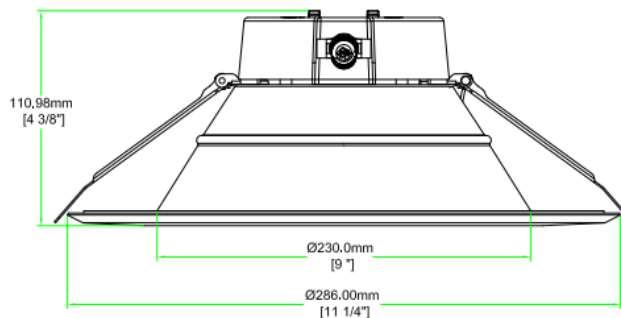

Revised 9/4/23

Specifications are typical values and may change without notification

efficiency. illuminated.

CR DOWNLIGHTS

JAYKAL

SPECIFICATIONS TABLE

SPECIFICATIONS	JLS-CR SERIES					
SIZE	4inch	6inch		8inch		10inch
WATTAGE CODE	M1	M2	M3	M4	M5	M6
WATTAGE PRESETS	7W/8W/9W	7W/9W/11W	14W/18W/24W	12W/16W/22W	25W/29W/35W	32W/37W/43W
INPUT VOLTAGE	120-277VAC 50/60 Hz					
POWER FACTOR	>0.9					
THD	<20%					
LUMENS	500/600/700	500/700/900	1100/1500/2000	1000/1500/2000	2400/2800/3300	3000/3500/4000
EFFICACY	77-94 lm/W					
CRI	Ra>90					
CCT	3000K/3500K/4000K/5000K (Selectable)					
LIFE (L70)	50,000+ Hours					
PROTECTION	IP44					
CERTIFICATIONS	CE/RoHS/ETL/Energy Star/ T24/FCC CFR Part 15 Class A					
SURGE PROTECTION	ANSI/IEEE C62.41.5-2002, category A location - Shall survive 7 strikes of a 100kHz ring wave, 2.5 kV Level ASNI C62.41.2-2002, Scenario 1 Location Category C					
ENVIRONMENT	Indoor and Damp Locations					
TEMPERATURE RATING	Designed to operate in temperatures 45°C and below room side and plenum side.					
DIMMING CONTROL	0-10V					
WARRANTY	5 Year					
DIAMETER	4 / 6 / 8 / 10 Inch					

ORDERING GUIDE

EXAMPLE: JLS-CR-6-M2-MCCT-S

MODEL	SIZE	WATTAGE	CCT	DRIVER	OPTION
JLS-CR	4 = 4 Inch 6 = 6 Inch 8 = 8 Inch 10 = 10 Inch	M1 = (7W, 8W, 9W) * M2 = (7W, 9W, 11W) ** M3 = (14W, 18W, 24W) ** M4 = (12W, 16W, 22W) *** M5 = (25W, 29W, 35W) *** M6 = (32W, 37W, 43W) **** * only for 4 Inch Can ** only for 6 Inch Can *** only for 8 Inch Can **** only for 10 Inch Can	MCCT = (3000K, 3500K, 4000K, 5000K)	S = Standard	Blank = No option EM = Emergency Back Up

Specifications are typical values and may change without notification

efficiency. illuminated.

CR DOWNLIGHTS

JAYKAL

DIMENSIONS

4-inch

6-inch

8-inch

10-inch

Specifications are typical values and may change without notification

efficiency. illuminated.