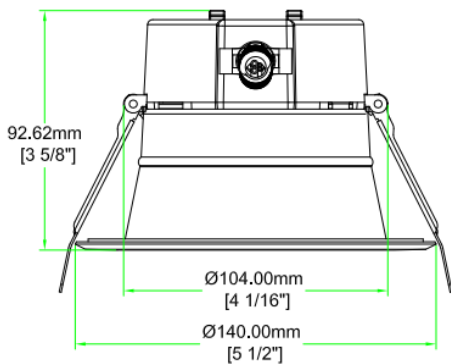

Revised 9/4/23

Specifications are typical values and may change without notification

efficiency. illuminated.

CR DOWNLIGHTS

JAYKAL

SPECIFICATIONS TABLE

SPECIFICATIONS	JLS-CR SERIES					
SIZE	4inch	6inch		8inch		10inch
WATTAGE CODE	M1	M2	M3	M4	M5	M6
WATTAGE PRESETS	7W/8W/9W	7W/9W/11W	14W/18W/24W	12W/16W/22W	25W/29W/35W	32W/37W/43W
INPUT VOLTAGE	120-277VAC 50/60 Hz					
POWER FACTOR	>0.9					
THD	<20%					
LUMENS	500/600/700	500/700/900	1100/1500/2000	1000/1500/2000	2400/2800/3300	3000/3500/4000
EFFICACY	77-94 lm/W					
CRI	Ra>90					
CCT	3000K/3500K/4000K/5000K (Selectable)					
LIFE (L70)	50,000+ Hours					
PROTECTION	IP44					
CERTIFICATIONS	CE/RoHS/ETL/Energy Star/ T24/FCC CFR Part 15 Class A					
SURGE PROTECTION	ANSI/IEEE C62.41.5-2002, category A location - Shall survive 7 strikes of a 100kHz ring wave, 2.5 kV Level ASNI C62.41.2-2002, Scenario 1 Location Category C					
ENVIRONMENT	Indoor and Damp Locations					
TEMPERATURE RATING	Designed to operate in temperatures 45°C and below room side and plenum side.					
DIMMING CONTROL	0-10V					
WARRANTY	5 Year					
DIAMETER	4 / 6 / 8 / 10 Inch					

ORDERING GUIDE

EXAMPLE: JLS-CR-6-M2-MCCT-S

MODEL	SIZE	WATTAGE	CCT	DRIVER	OPTION
JLS-CR	4 = 4 Inch 6 = 6 Inch 8 = 8 Inch 10 = 10 Inch	M1 = (7W, 8W, 9W) * M2 = (7W, 9W, 11W) ** M3 = (14W, 18W, 24W) ** M4 = (12W, 16W, 22W) *** M5 = (25W, 29W, 35W) *** M6 = (32W, 37W, 43W) **** * only for 4 Inch Can ** only for 6 Inch Can *** only for 8 Inch Can **** only for 10 Inch Can	MCCT = (3000K, 3500K, 4000K, 5000K)	S = Standard	Blank = No option EM = Emergency Back Up

Specifications are typical values and may change without notification

efficiency. illuminated.

CR DOWNLIGHTS

JAYKAL

DIMENSIONS

4-inch

6-inch

8-inch

10-inch

Specifications are typical values and may change without notification

efficiency. illuminated.